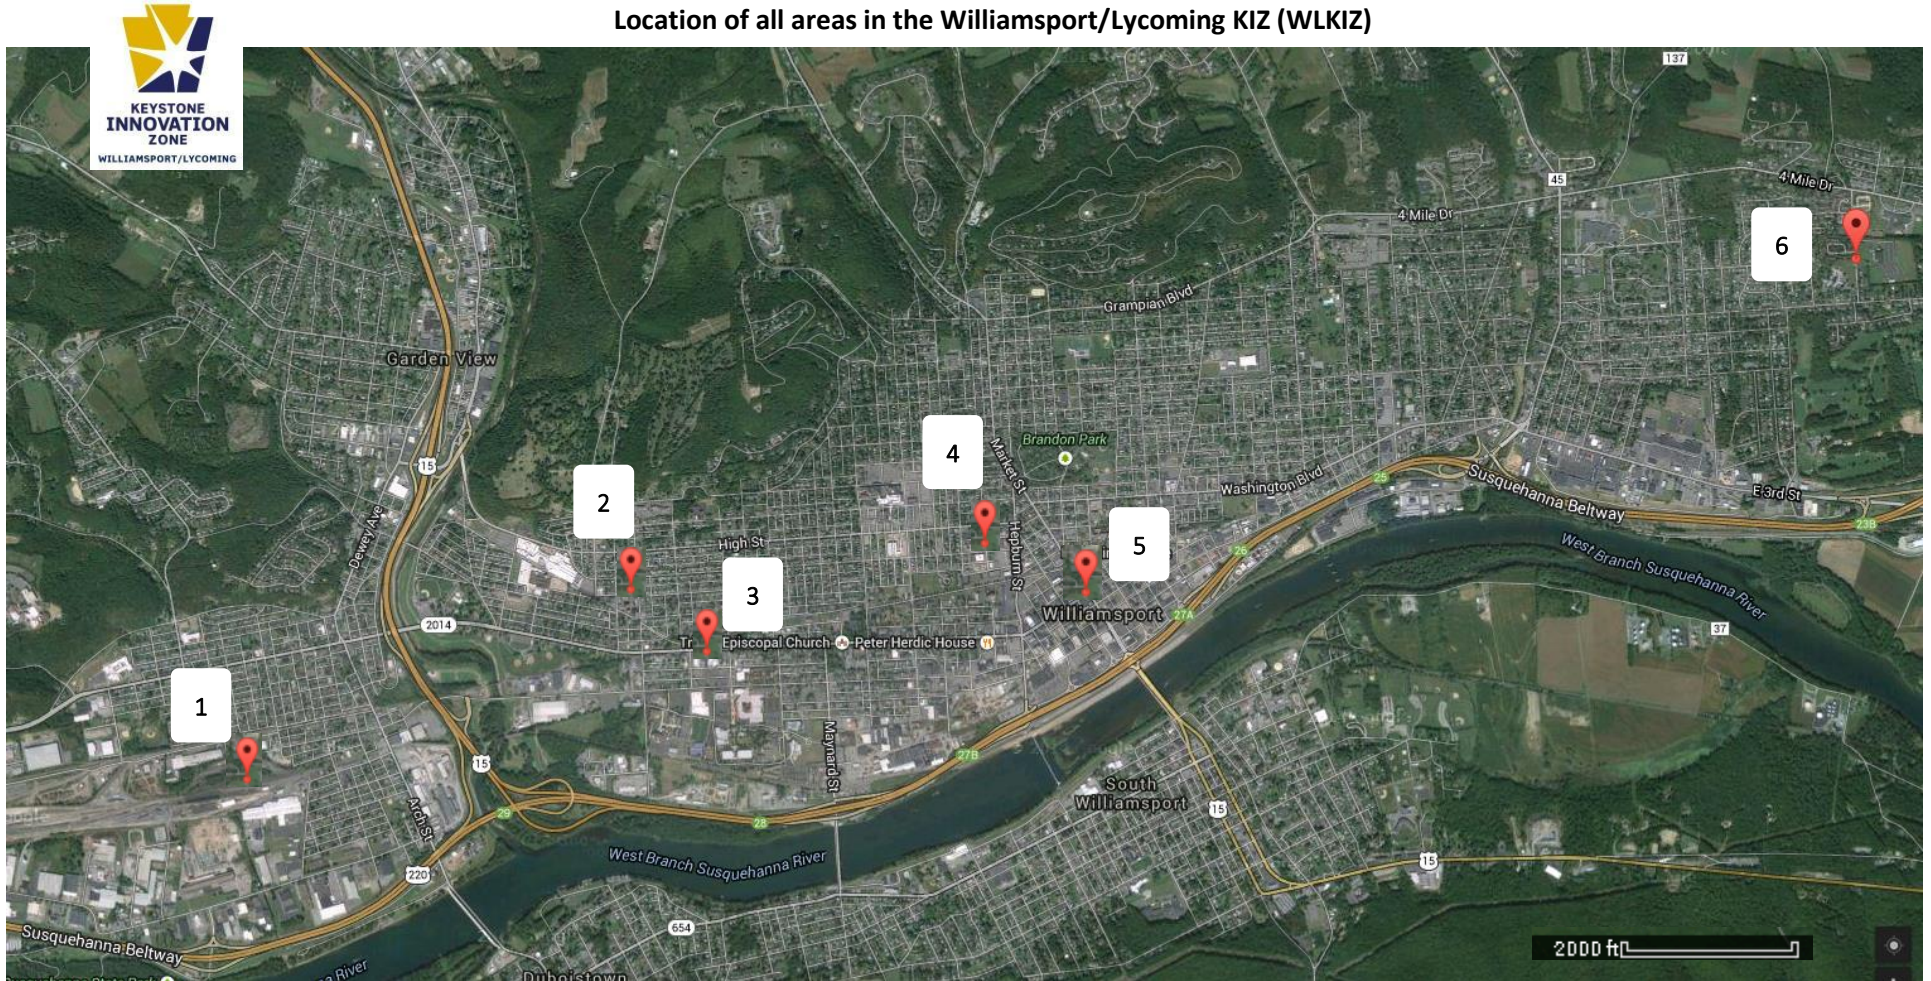

Location of all areas in the Williamsport/Lycoming KIZ (WLKIZ)

1. Reach Road Industrial Park Area
2. The Pajama Factory
3. Center for Business and Workforce Development
4. Trimtex Complex on Park Avenue
5. Central Business District (CBD)
6. Liberty Mutual Building